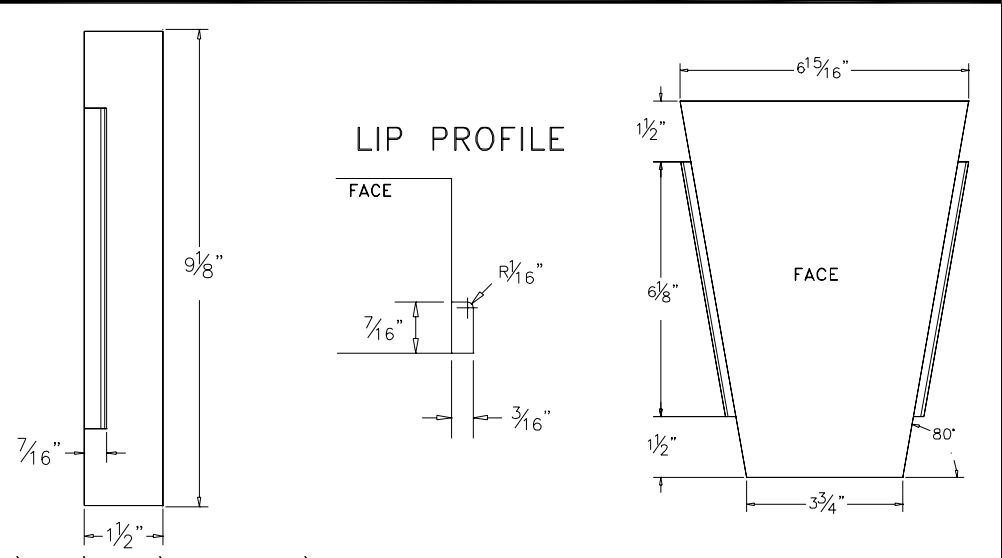

Project:	
Customer:	
Tru-Brix Order Number:	
Plant: CUSHWA Color:	Size: Oversize
Date: 11/2/09	By: D. ARTZ II Page:
Drawing Name: KEYSTONE	Reference:

**Tru-Brix**<sup>®</sup>  
Real Brick Siding

H:\ARTZ II\Tru-Brix\Standard Shapes\Keystone.dwg